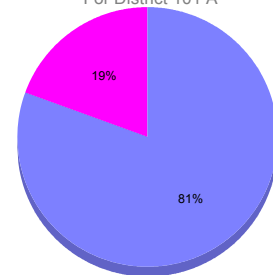

Goal, New, Dropped, Gain/Loss

Comparison of Membership Gain/Loss

Current Year Compared to the Previous Year

Gender Comparison 2010-2011

For District 101 A

Oct/Nov/Dec
■ Male ■ Female